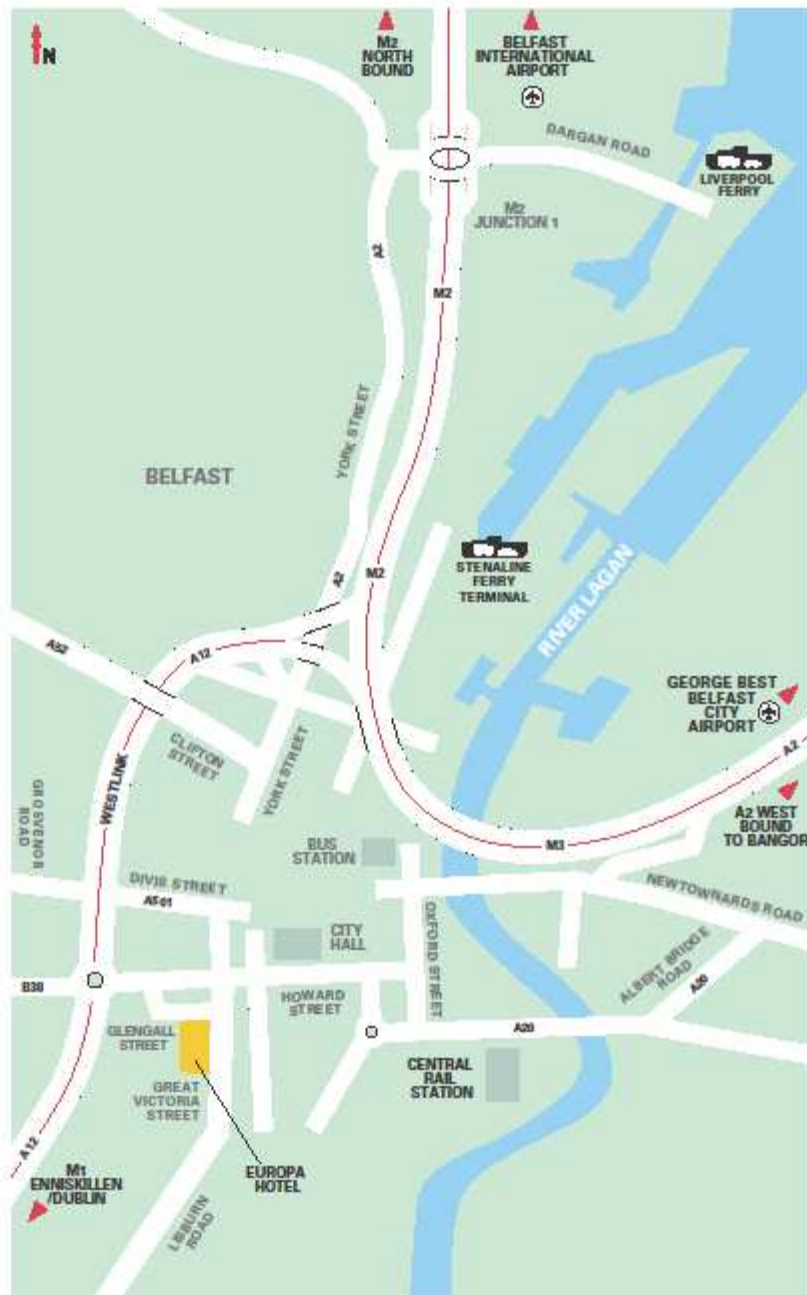

LOCATOR MAP

Europa Hotel
Great Victoria Street, Belfast,
Co. Antrim, BT2 7AP